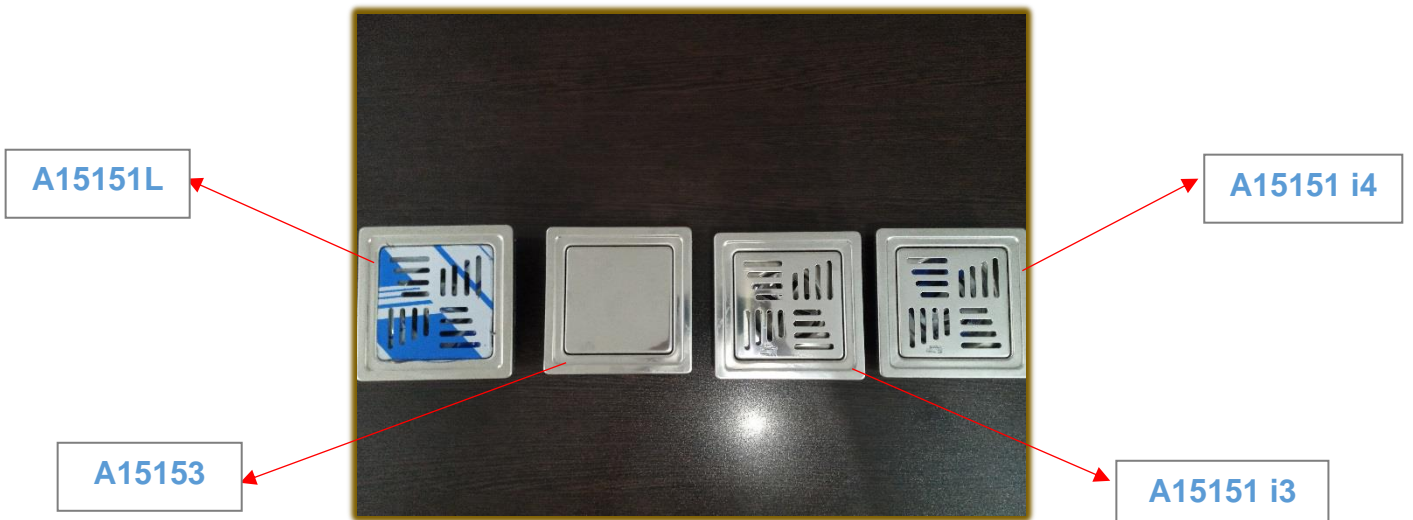

▶ **MTgroup** Stainless steel Floor Drain

◀ A10101LH

A10103 ▶

◀ A10101

A10101G ▶

◀ A10101C

A10102 ▶

▶ MTgroup Stainless steel Floor Drain