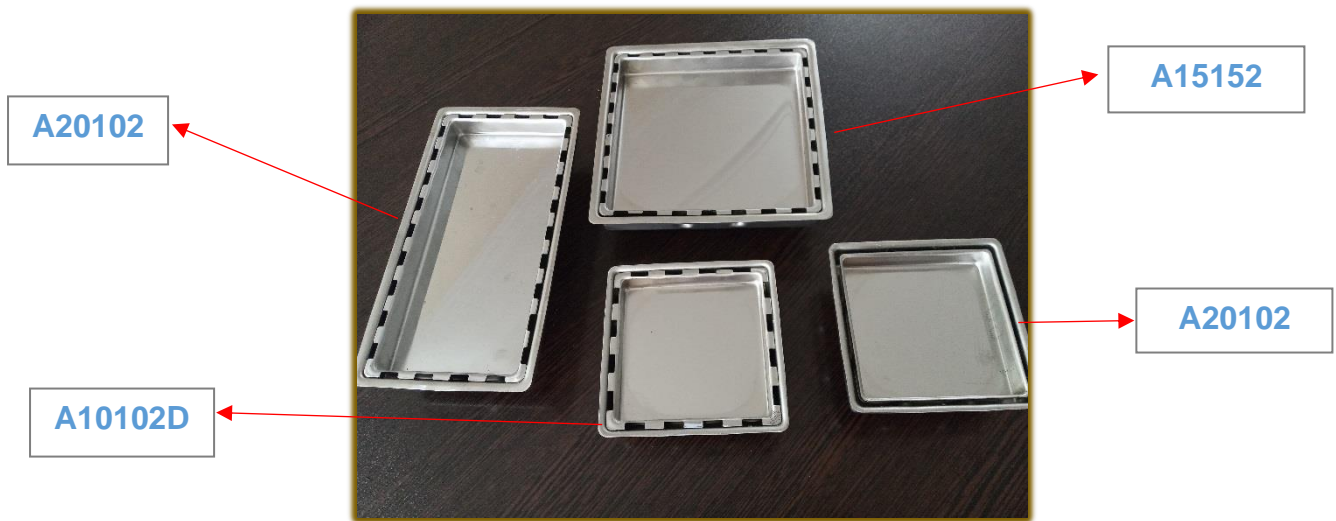

▶ **MTgroup** Stainless steel Floor Drain

◀ A10101LH

A10103 ▶

◀ A10101

A10101G ▶

◀ A10101C

A10102 ▶

▶ MTgroup Stainless steel Floor Drain